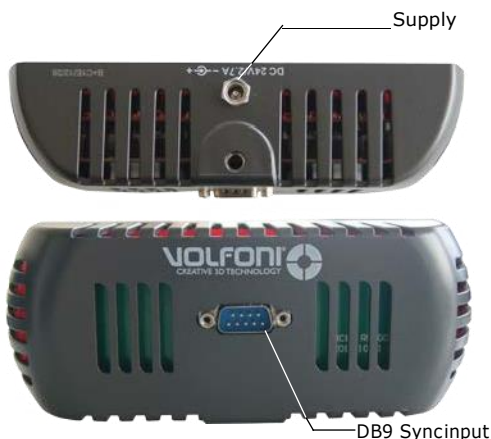

PERFORMANCE

Recommended installation

Number of seats	50 seats (approx.)
Projector type	DLP, DILA
Screen	White - gain 1.0 / 1.2 / ...
Compatible glasses	Volfoni IR 3D glasses

COMPATIBILITY

3D projectors

DCI*	Yes (cable optional)
DLP	Yes
3xDLP	Yes
DILA (JVC, DreamVision, Wolf Cinema)	Yes
3xLCD (Epson, Panasonic...)	No

Fiat screen 3DTVs

Plasma	Yes (certain conditions apply)
LCD / LED 3DTVs	No
LCD 3D screens and PCs	No
DLPTVs	Yes

3D sync source

GPIO (3D Cinema)	Yes (cable optional)
VESA DIN-3	Yes
BNC	Yes

3D Protocols

3D Cinema (IR)	Emission Yes

Frame Rates

96 Hz HFR & Home Cinema 3D	Yes
120Hz Sport HFR & 3D-Ready™	Yes
144 Hz Triple Flash 3D Cinema	Yes
192 Hz HFR Full Comfort	Yes

* Barco, Christie, Cinemeccanica, Kinoton, Nec

SPECIFICATIONS

Power

Supply	24 VDC / 110-240 VAC

Certification

CE	Yes
ROHS	Yes

Qualification

Panasonic	Yes

Infra-red

Wavelength	940nm
IR range	Up to 45m

Logistics

Operating temperature	0°C / 40°C (32°F to 104°F)
Storage temperature	-10°C / 60°C (14°F to 140°F)
Relative humidity	20% to 80%
Product dimensions (LxWxH)	180x70x45mm (7.08x2.75x1.77in)
Product weight	215 g (7.58 oz)
Warranty	3 years

PACKAGING

Composition

- 1 ActivHub IR50
- 1 SUB-D37/SUB-D9 cable
- 1 SUB-D9/VESA cable
- 1 SUB-D9/BNC cable
- 1 Universal mount fastening
- 1 Power supply adapter
- 1 Power supply cable
- 1 Activ 3D glasses tester with 3 batteries

Weight and Dimensions

Packaging dimensions (LxWxH)	220x150x85mm (8.66x5.9x3.34in)
Packaging weight	1kg (35.27 oz)
Order reference	VPES-05000-A

www.volfoni.com