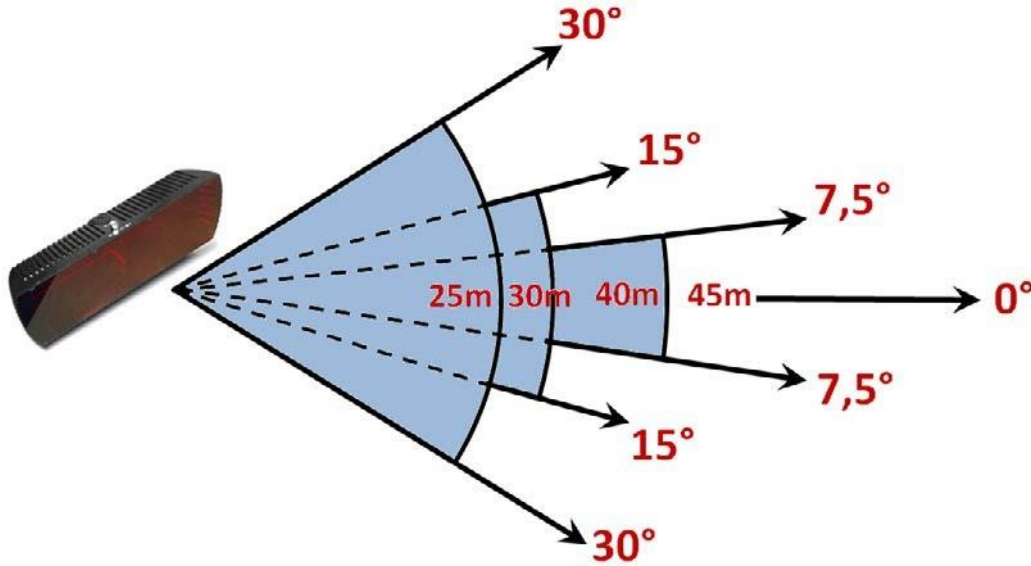

Weight and Dimensions

Packaging dimensions (LxWxH)	220x150x85mm (8.66x5.9x3.34in)
Packaging weight	1kg (35.27 oz)
Order reference	VPES-05000-A

www.volfoni.com

Range and set-up example

The ActivHub IR50 comes with a 3m long sync cable. Sync cables can be up to 30m long (optional).

Theater set-up information

The emitter works with theaters up to 50 seats

Maximum theater sizes when equipped with 1 ActivHub IR50

These measurements are exact when used with Volfoni EDGE 1.2 3D glasses. For all other configurations or further set-up information, please contact Volfoni.