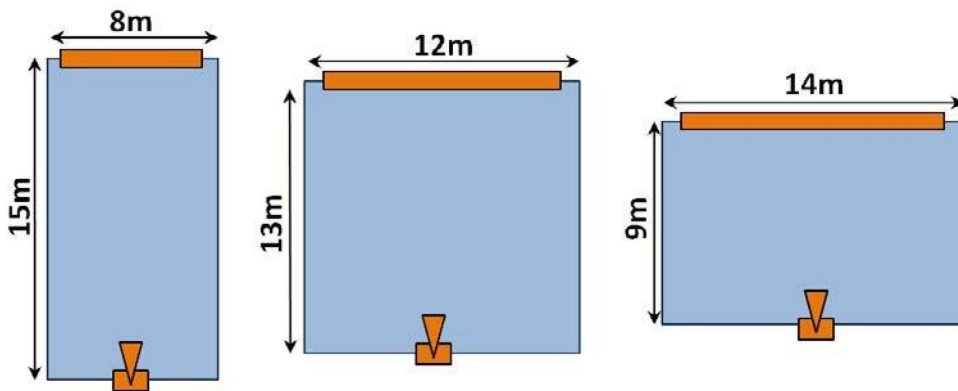

Weight and Dimensions

Packaging dimensions (LxWxH)	220x150x85mm (8.66x5.9x3.34in)
Packaging weight	1kg (35.27 oz)
Order reference	VPES-05000-A

www.volfoni.com

Range and set-up example

The ActivHub IR50 comes with a 3m long sync cable. Sync cables can be up to 30m long (optional).

Theater set-up information

The emitter works with theaters up to 50 seats

Maximum theater sizes when equipped with 1 ActivHub IR50

These measurements are exact when used with Volfoni EDGE 1.2 3D glasses. For all other configurations or further set-up information, please contact Volfoni.