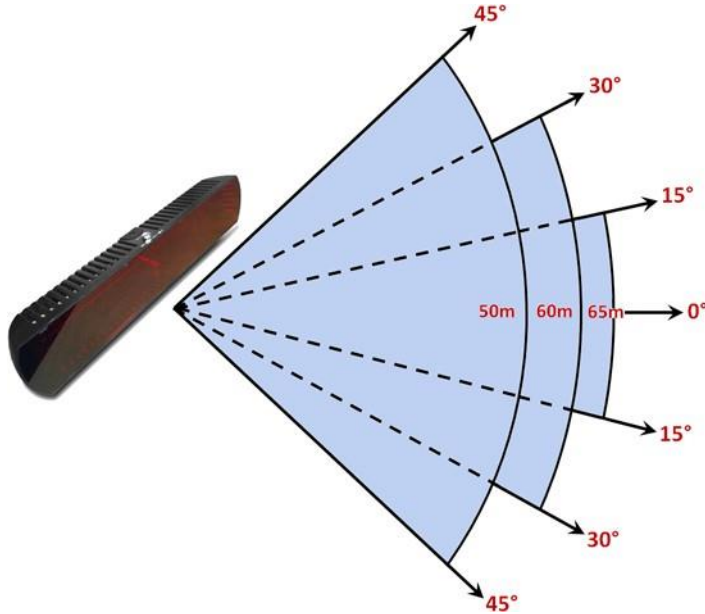

Range and set-up example

The ActivHub IR100 comes with a 3m long sync cable. Sync cables can be up to 30m long (optional).

Theater set-up information

The emitter works with theaters up to 100 seats

Maximum theater sizes when equipped with one ActivHub IR100