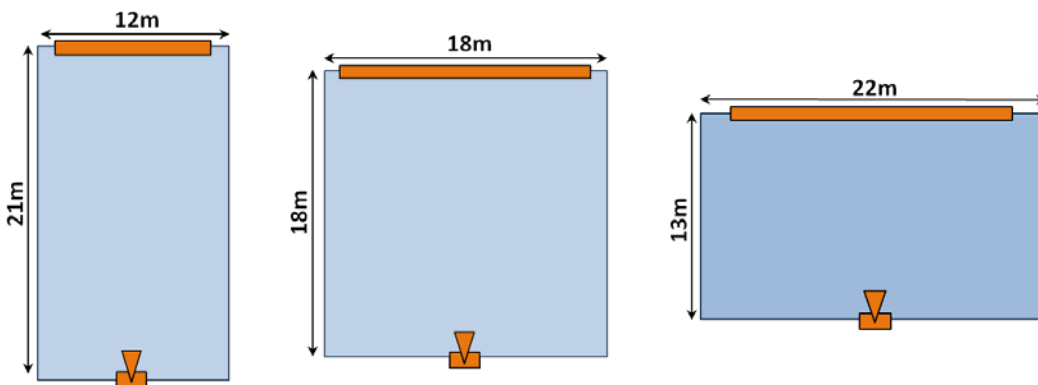

Weight and Dimensions

Packaging dimensions (LxWxH)	380x120x110mm (14.96x4.72x4.33in)
Packaging weight	1.1kg (38.80 oz)
Order reference	VPES-02000-A

* Barco, Christie, Cinemeccanica, Kinoton, Nec

www.volfoni.com

Range and set-up example

The ActivHub IR100 comes with a 3m long sync cable. Sync cables can be up to 30m long (optional).

Theater set-up information

The emitter works with theaters up to 100 seats

Maximum theater sizes when equipped with one ActivHub IR100