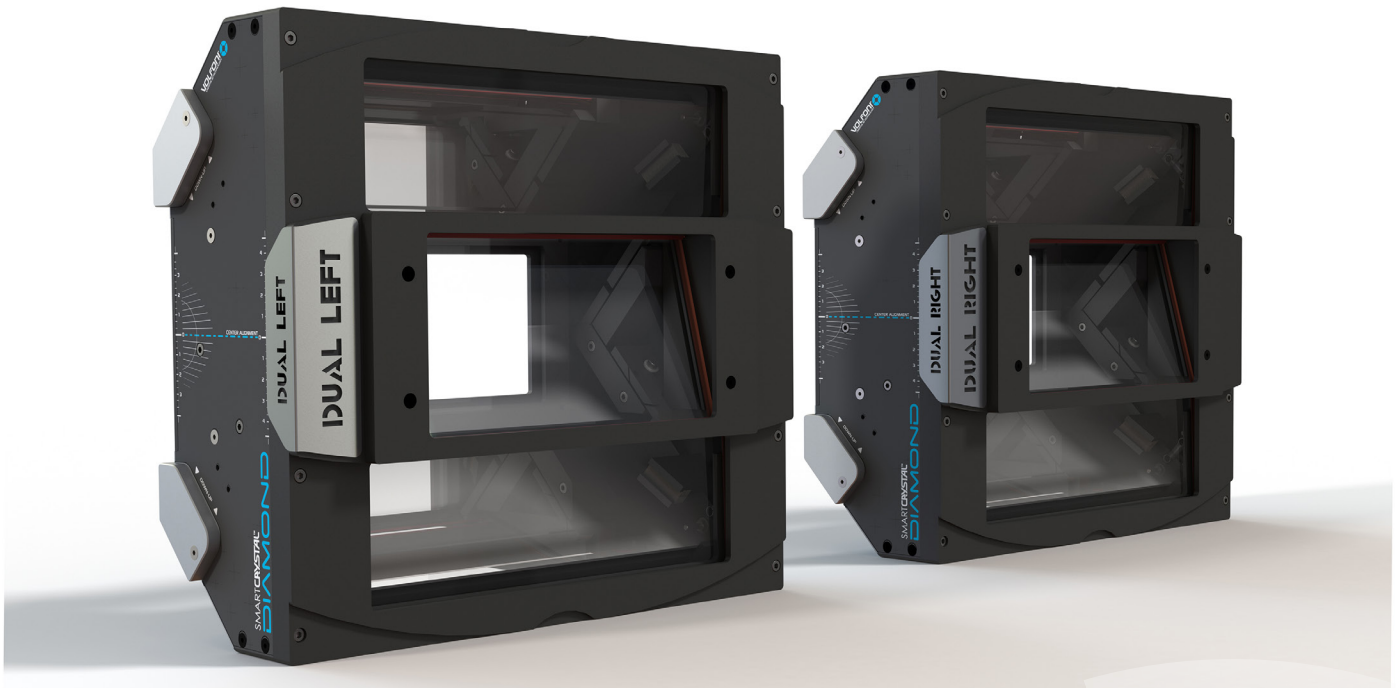

SMARTCRYSTAL™ DIAMOND DUAL

Complete standalone motorized dual glass polarized filter

Dual projection automated system for large format screen

- Universal mounting bracket for simple installations
- Easy switching between 2D & 3D position, protecting panel from dust and impact
- Compatible with all DCI digital projectors; NOC & automation
- Hollywood quality
- Developed and optimized for High Frame Rate content (full comfort HFR)
- Reliability assured with 5-year warranty
- Designed and engineered in Europe

PERFORMANCE

Recommended installation

Projector type	D-Cinema 3xDLP
Maximum lamp power	7 kW / 32 000 lumens
Screen	Silver - 2.4 minimum gain New Generation - 1.7 gain (e.g. Clarus XC 170)
Compatible glasses	Passive glasses/clip-on (circular polarization)

Performance

Optical transmission	75% (e)
Stereoscopic contrast	100:1 (e)
3D Technology	Triple Beam Technology
Throw ratio	Flat 1.37 Scope 1.25

COMPATIBILITY

3D projectors

DCI*	Yes
3xDLP	Yes

Remote access

NOC (Ethernet / Telnet)	Yes
USB	Yes
GPIO	Yes

PACKAGING

Composition (x2)

SmartCrystal™ Cinema Dual-A
Bracket
Cables

Weight and Dimensions

Packaging dimensions (LxWxH)	540 x 530 x 320 mm (x2)
Packaging weight (Order reference)	10 Kg (22 lbs) (x2) VBSP-13000